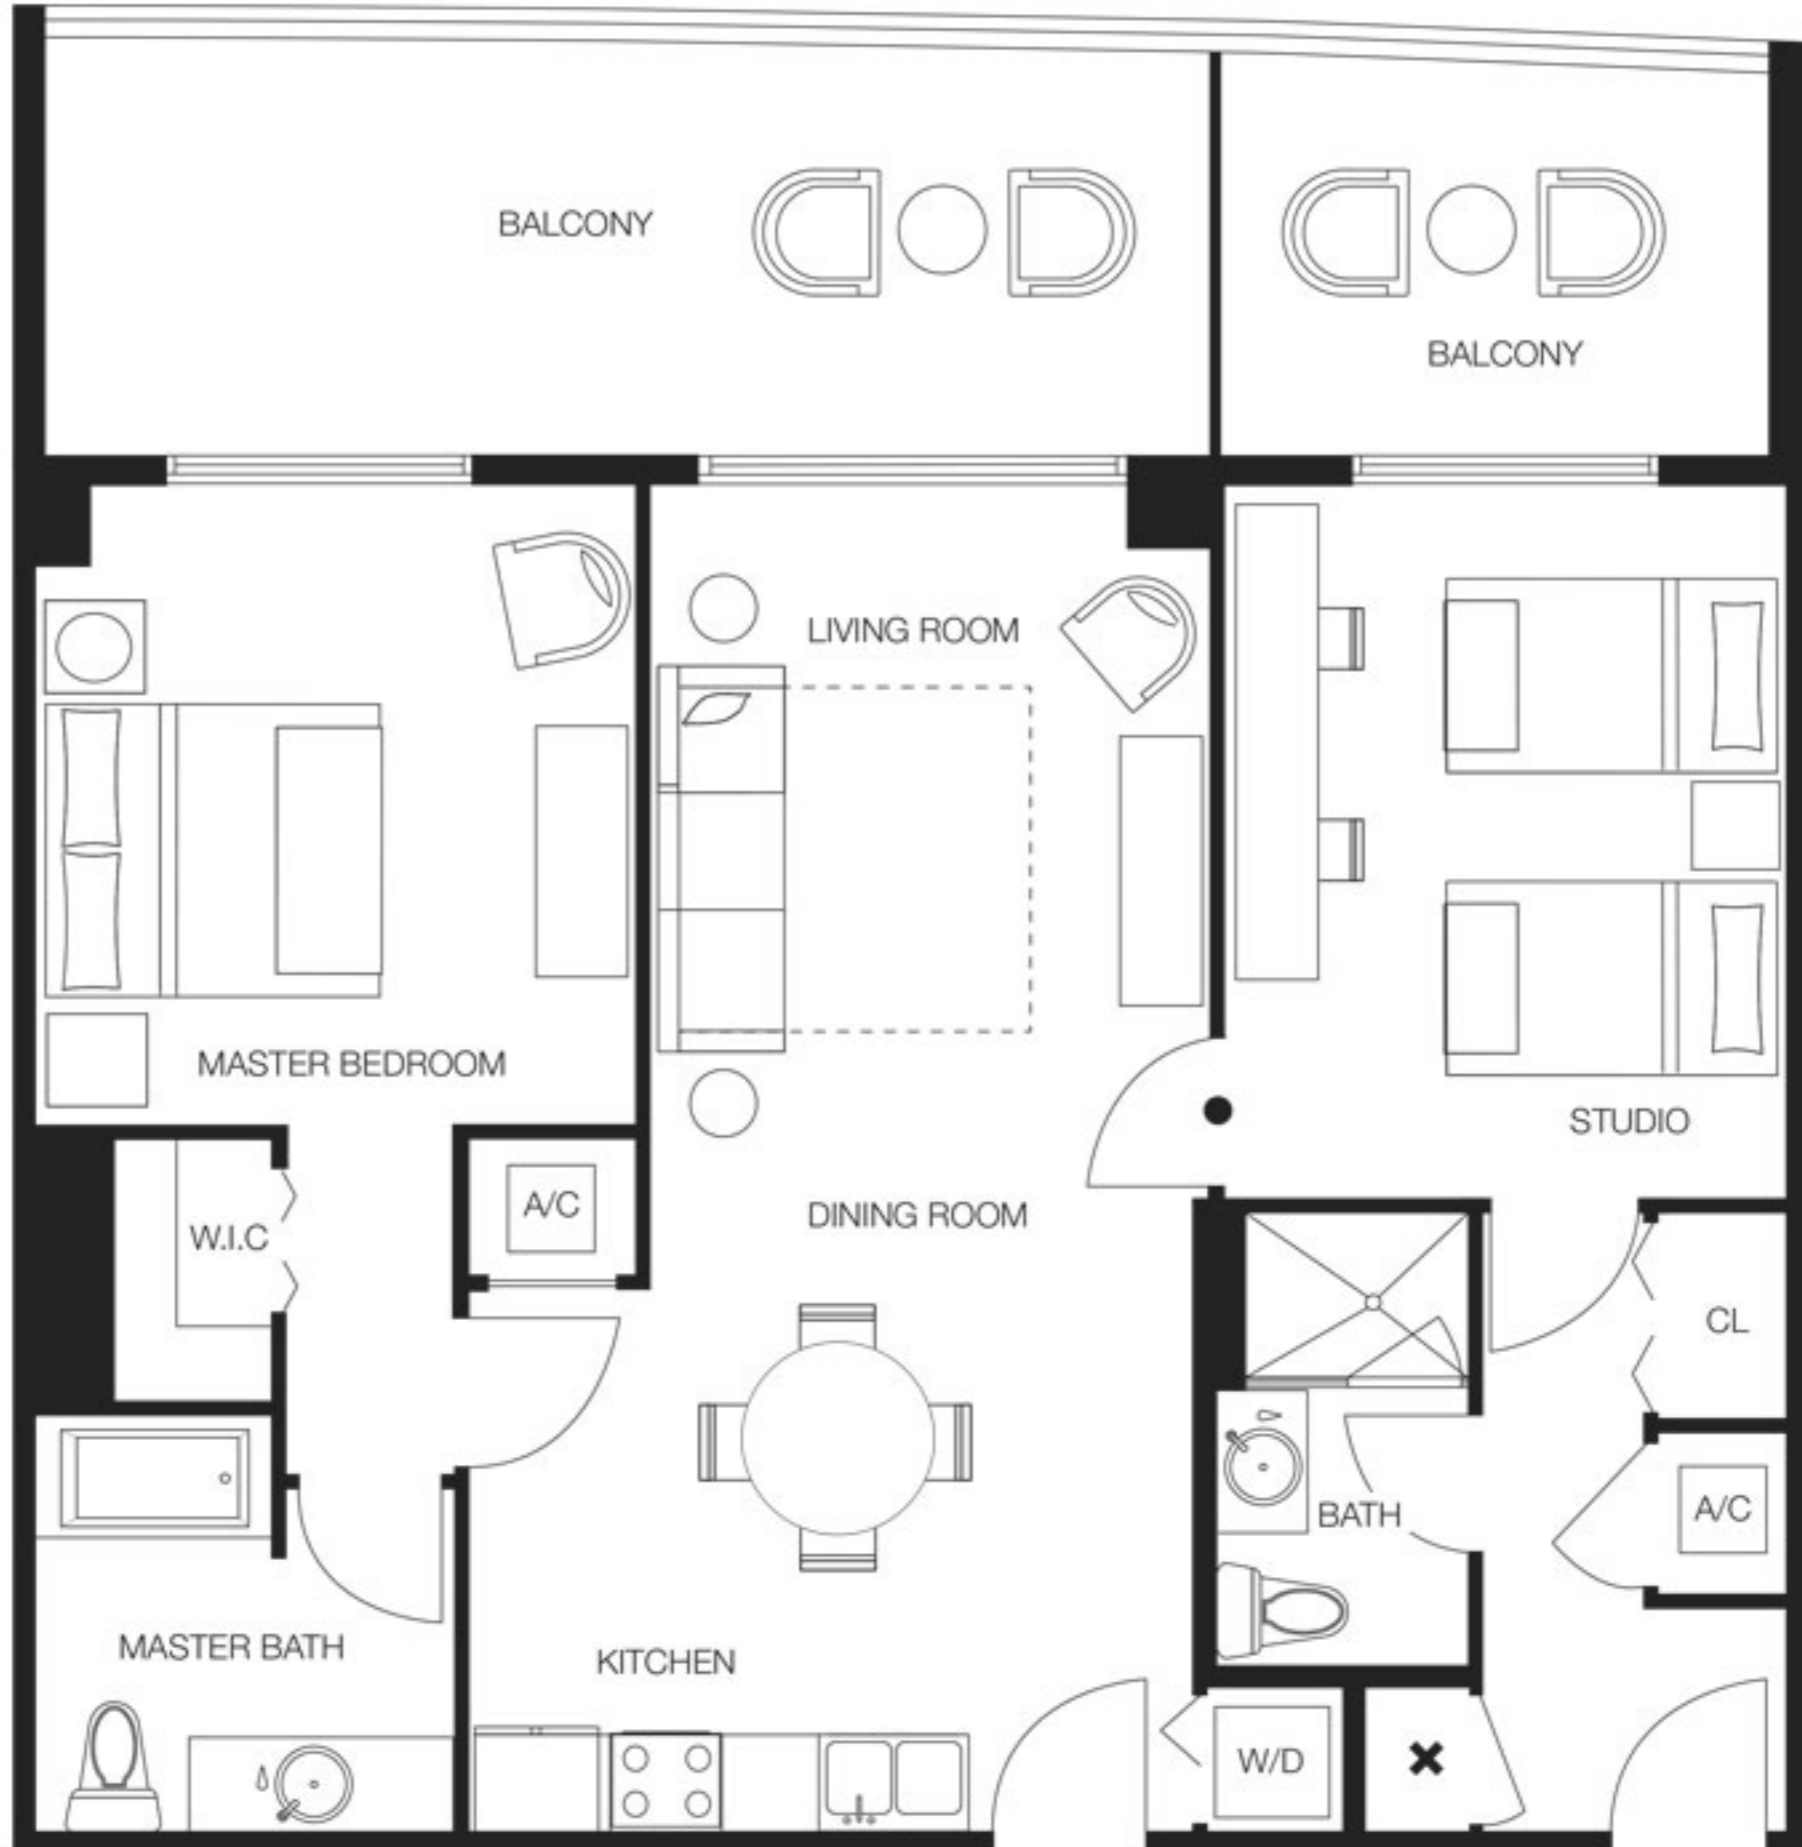

UNIT 02

DECORATOR READY CONDOMINIUM

3 BEDROOMS
3 BATHROOMS

RESIDENCE 1,711 sq.ft. 159 m²
BALCONY 319 sq.ft. 29.6 m²

TOTAL UNIT **2,030 sq.ft** **188.6 m²**

UNIT 03 & 04

FLOORS 3 - 30

FINISHED & FURNISHED

RESORT UNITS

2 BEDROOMS
2 BATHROOMS

ONE BEDROOM SUITE	738 sq.ft.	68.6 m ²
ONE BEDROOM SUITE BALCONY	128 sq.ft.	11.9 m ²
STUDIO	358 sq.ft.	33.3 m ²
STUDIO BALCONY	88 sq.ft.	8.2 m ²

TOTAL **1,312 sq.ft.** **121.9 m²**

UNIT 05, 06, 07, 08

FLOORS 3 - 30

FINISHED & FURNISHED

RESORT UNITS

2 BEDROOMS
2 BATHROOMS

ONE BEDROOM SUITE	743 sq.ft.	69 m ²
ONE BEDROOM SUITE BALCONY	183 sq.ft.	17 m ²
STUDIO	357 sq.ft.	33.2 m ²
STUDIO BALCONY	89 sq.ft.	8.3 m ²

TOTAL **1,372 sq.ft.** **127.5 m²**

● LOCKOUT DOOR

✕ OWNER'S CLOSET

UNIT 09,10

FLOORS 3 - 30

FINISHED & FURNISHED

RESORT UNITS

2 BEDROOMS