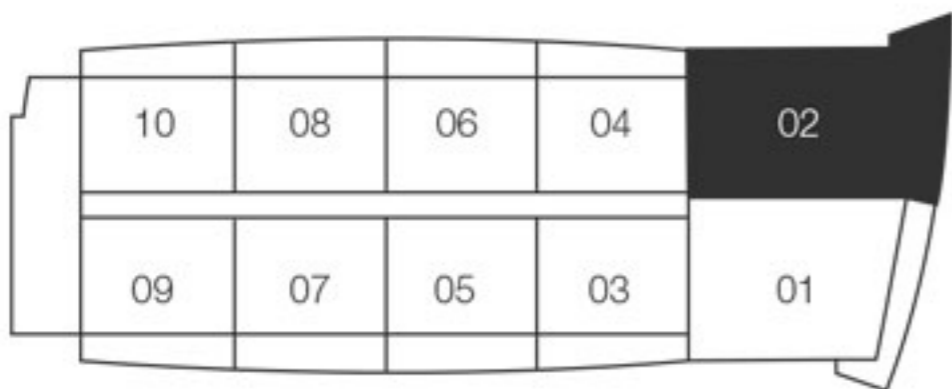

UNIT 01

DECORATOR READY CONDOMINIUM

3 BEDROOMS
3 BATHROOMS

RESIDENCE	1,853 sq.ft.	172.1 m ²
BALCONY	344 sq.ft.	32 m ²

TOTAL UNIT	2,197 sq.ft.	204.1 m²
------------	---------------------	----------------------------

UNIT 02

DECORATOR READY CONDOMINIUM

3 BEDROOMS
3 BATHROOMS

RESIDENCE 1,711 sq.ft. 159 m²
BALCONY 319 sq.ft. 29.6 m²

TOTAL UNIT **2,030 sq.ft** **188.6 m²**

UNIT 03 & 04

FLOORS 3 - 30

FINISHED & FURNISHED

RESORT UNITS

2 BEDROOMS
2 BATHROOMS

ONE BEDROOM SUITE	738 sq.ft.	68.6 m ²
ONE BEDROOM SUITE BALCONY	128 sq.ft.	11.9 m ²
STUDIO	358 sq.ft.	33.3 m ²
STUDIO BALCONY	88 sq.ft.	8.2 m ²

TOTAL **1,312 sq.ft.** **121.9 m²**

TOTAL **1,372 sq.ft.** **127.5 m²**

● LOCKOUT DOOR

✕ OWNER'S CLOSET

UNIT 09,10

FLOORS 3 - 30

FINISHED & FURNISHED

RESORT UNITS

2 BEDROOMS