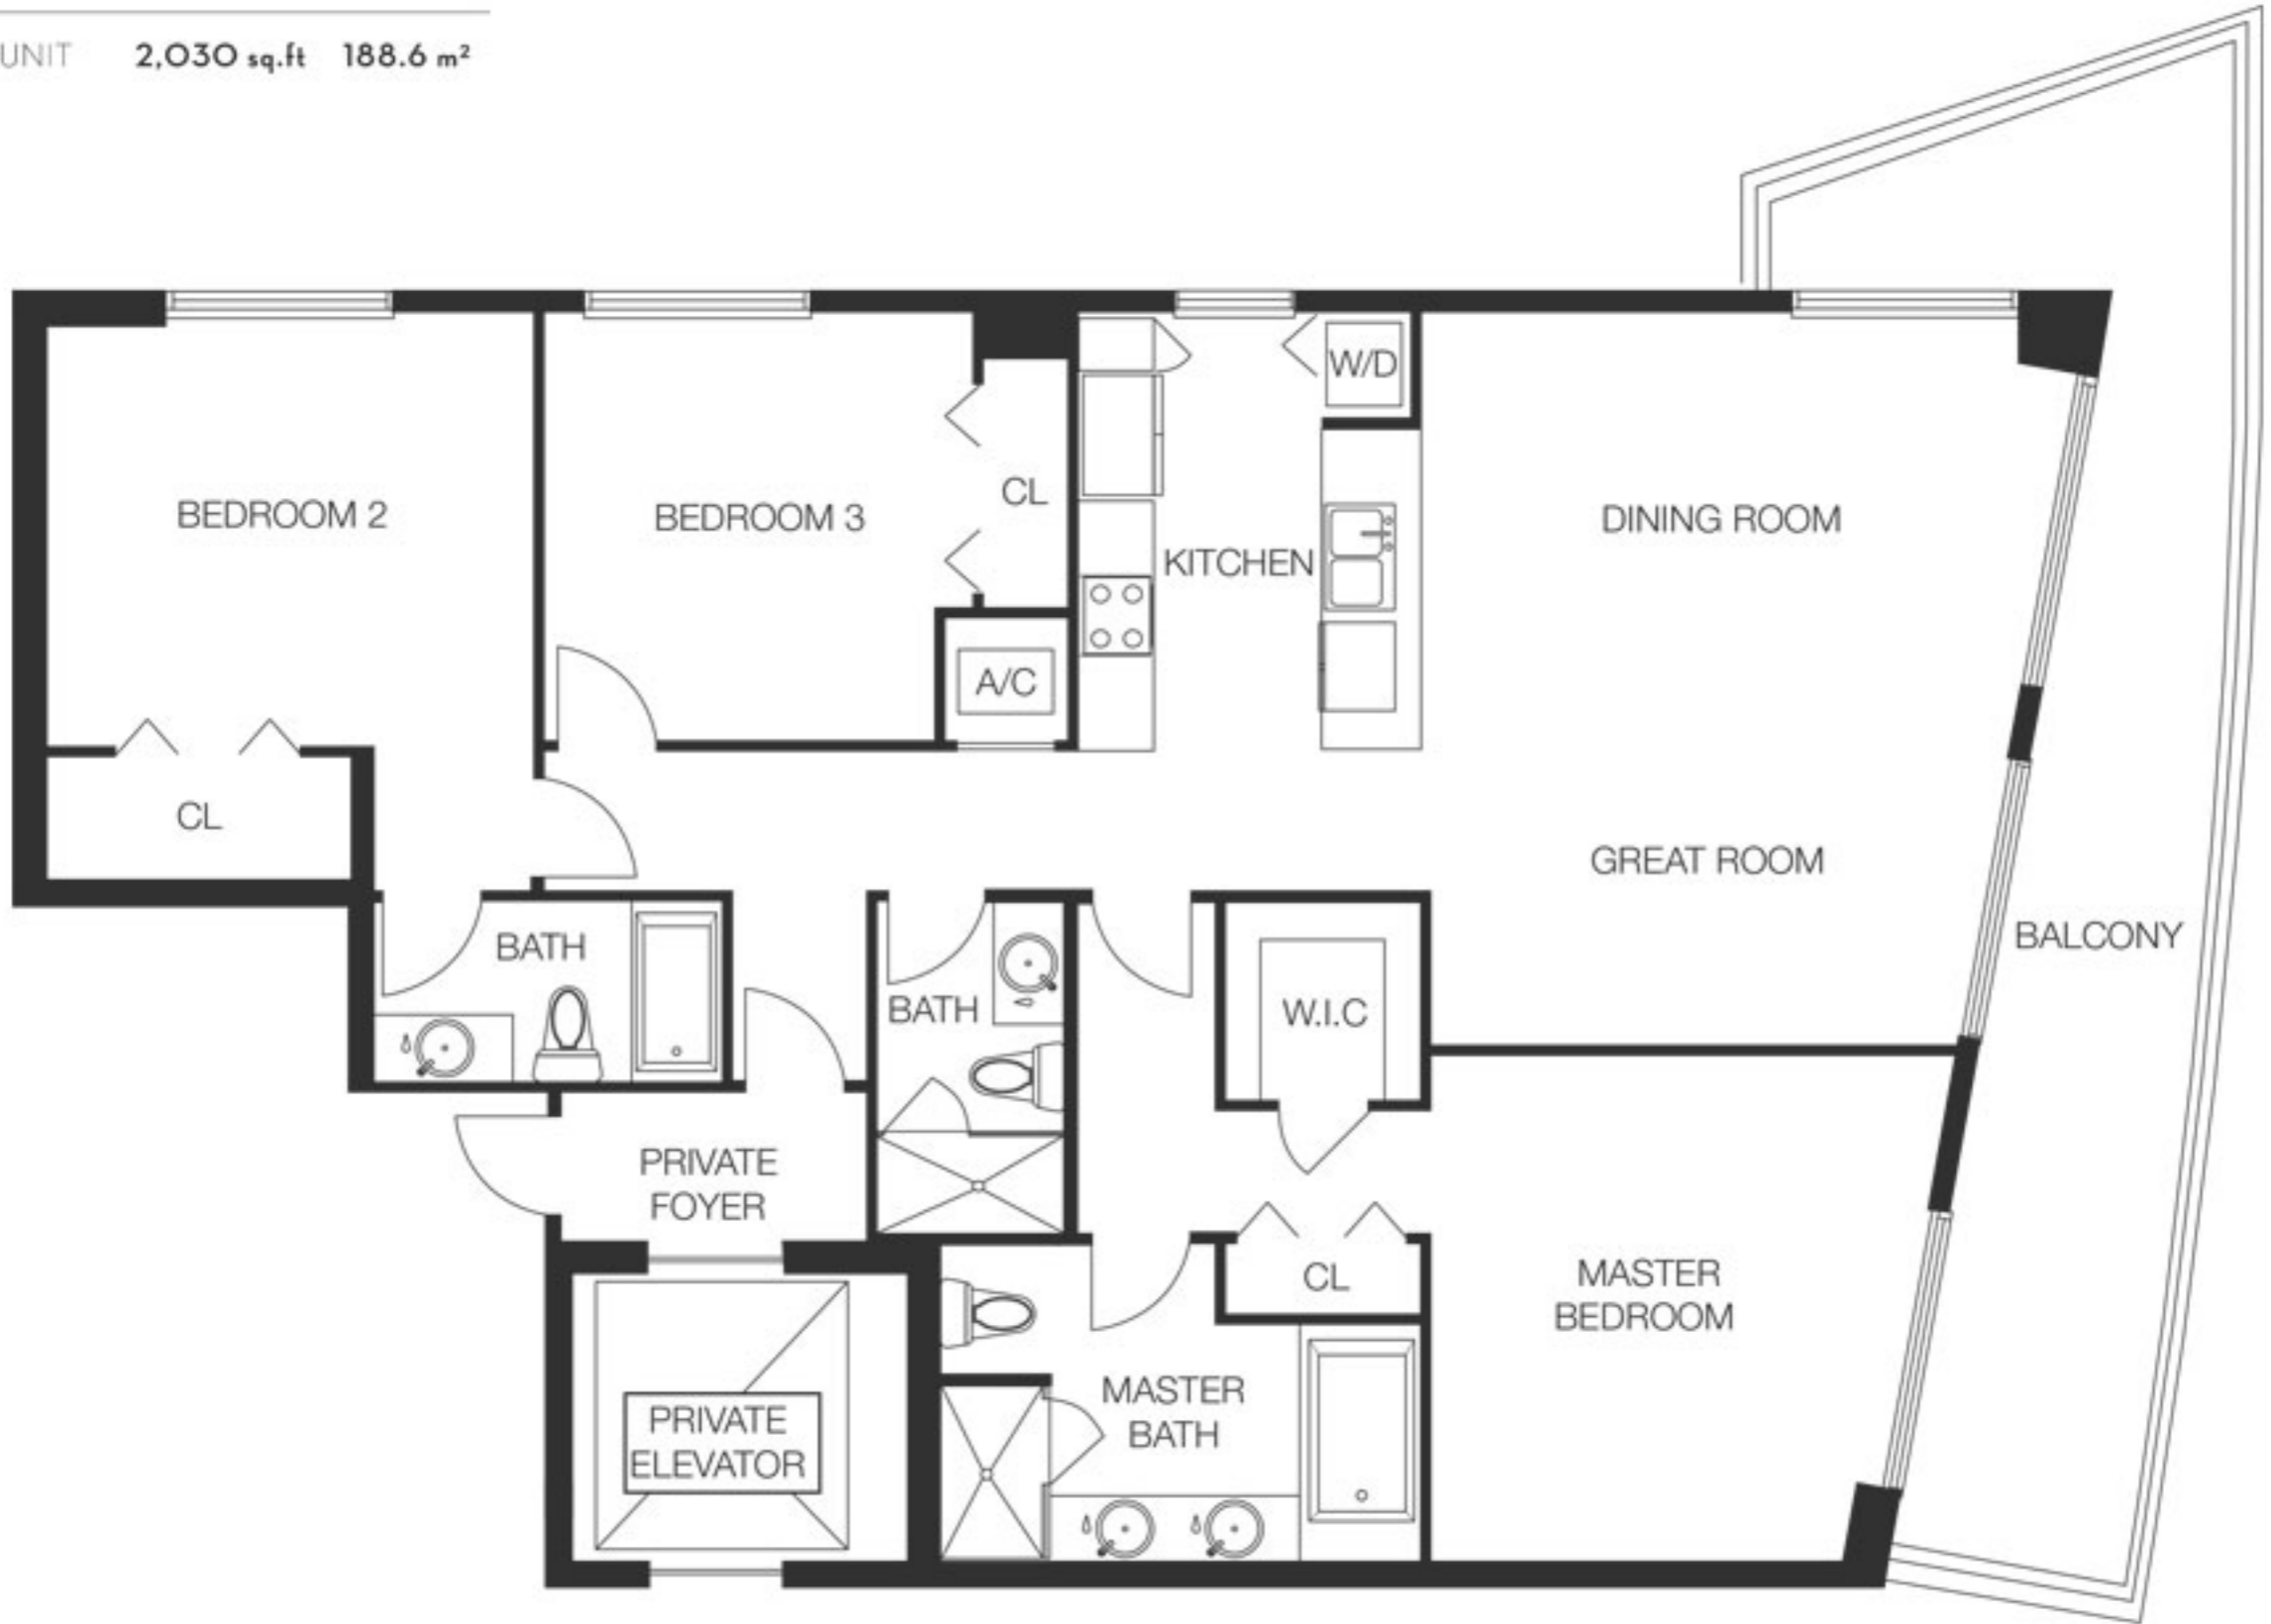

UNIT 01

DECORATOR READY CONDOMINIUM

3 BEDROOMS
3 BATHROOMS

RESIDENCE	1,853 sq.ft.	172.1 m ²
BALCONY	344 sq.ft.	32 m ²

TOTAL UNIT	2,197 sq.ft.	204.1 m²
------------	---------------------	----------------------------

UNIT 02

DECORATOR READY CONDOMINIUM

3 BEDROOMS
3 BATHROOMS

RESIDENCE 1,711 sq.ft. 159 m²
BALCONY 319 sq.ft. 29.6 m²

TOTAL UNIT **2,030 sq.ft** **188.6 m²**

UNIT 03 & 04

FLOORS 3 - 30

FINISHED & FURNISHED

RESORT UNITS

2 BEDROOMS
2 BATHROOMS

ONE BEDROOM SUITE	738 sq.ft.	68.6 m ²
ONE BEDROOM SUITE BALCONY	128 sq.ft.	11.9 m ²
STUDIO	358 sq.ft.	33.3 m ²
STUDIO BALCONY	88 sq.ft.	8.2 m ²

TOTAL **1,312 sq.ft.** **121.9 m²**

TOTAL **1,372 sq.ft.** **127.5 m²**

● LOCKOUT DOOR

✕ OWNER'S CLOSET

UNIT 09,10

FLOORS 3 - 30

FINISHED & FURNISHED

RESORT UNITS

2 BEDROOMS