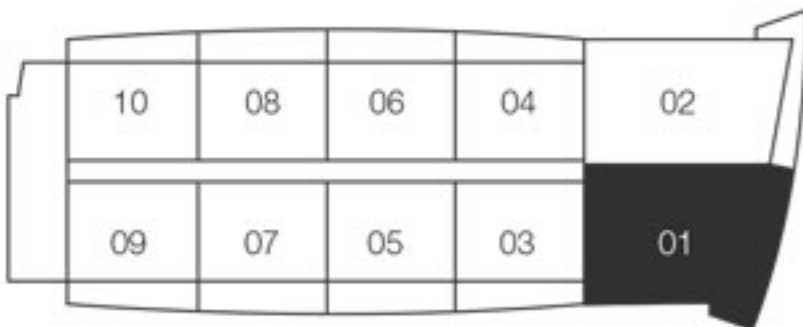

UNIT 01

DECORATOR READY CONDOMINIUM

3 BEDROOMS
3 BATHROOMS

RESIDENCE	1,853 sq.ft.	172.1 m ²
BALCONY	344 sq.ft.	32 m ²

TOTAL UNIT	2,197 sq.ft.	204.1 m²
------------	---------------------	----------------------------

UNIT 02

DECORATOR READY CONDOMINIUM

3 BEDROOMS
3 BATHROOMS

RESIDENCE 1,711 sq.ft. 159 m²
BALCONY 319 sq.ft. 29.6 m²

TOTAL UNIT **2,030 sq.ft** **188.6 m²**

UNIT 03 & 04

FLOORS 3 - 30

FINISHED & FURNISHED

RESORT UNITS

2 BEDROOMS
2 BATHROOMS

ONE BEDROOM SUITE	738 sq.ft.	68.6 m ²
ONE BEDROOM SUITE BALCONY	128 sq.ft.	11.9 m ²
STUDIO	358 sq.ft.	33.3 m ²
STUDIO BALCONY	88 sq.ft.	8.2 m ²

TOTAL **1,312 sq.ft.** **121.9 m²**

TOTAL **1,372 sq.ft.** **127.5 m²**

● LOCKOUT DOOR

✕ OWNER'S CLOSET

UNIT 09,10

FLOORS 3 - 30

FINISHED & FURNISHED

RESORT UNITS

2 BEDROOMS